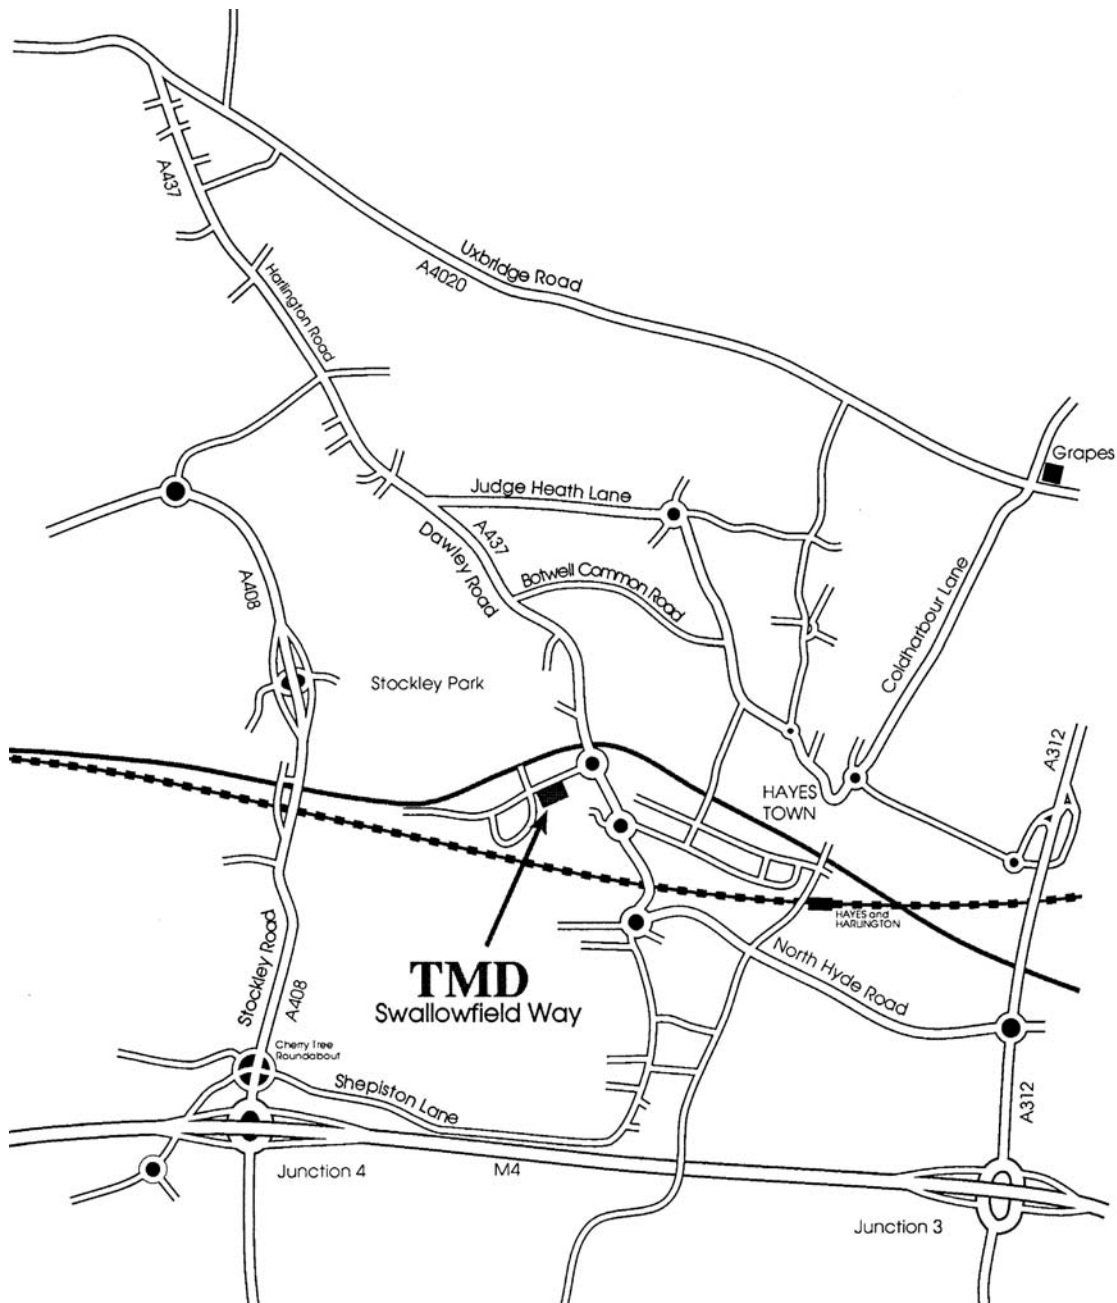

HOW TO GET TO TMD Technologies Ltd Swallowfield Way, Hayes, Middlesex UB3 1DQ, UK

Tel 44 (0)20 8573 5555

Fax 44 (0)20 8569 1839

By Air:

3 miles from London Heathrow Airport

By Car:

M4 Junction 3 (easiest). Follow sign to Hayes and bear left at the first roundabout. Straight across lights; then bear right at next roundabout (over railway line) and left at second roundabout.

By Public Transport:

BR, Hayes & Harlington from London, Paddington. Then catch 350 bus from the station (same side of road) to the end of Swallowfield Way (runs every 15 minutes)